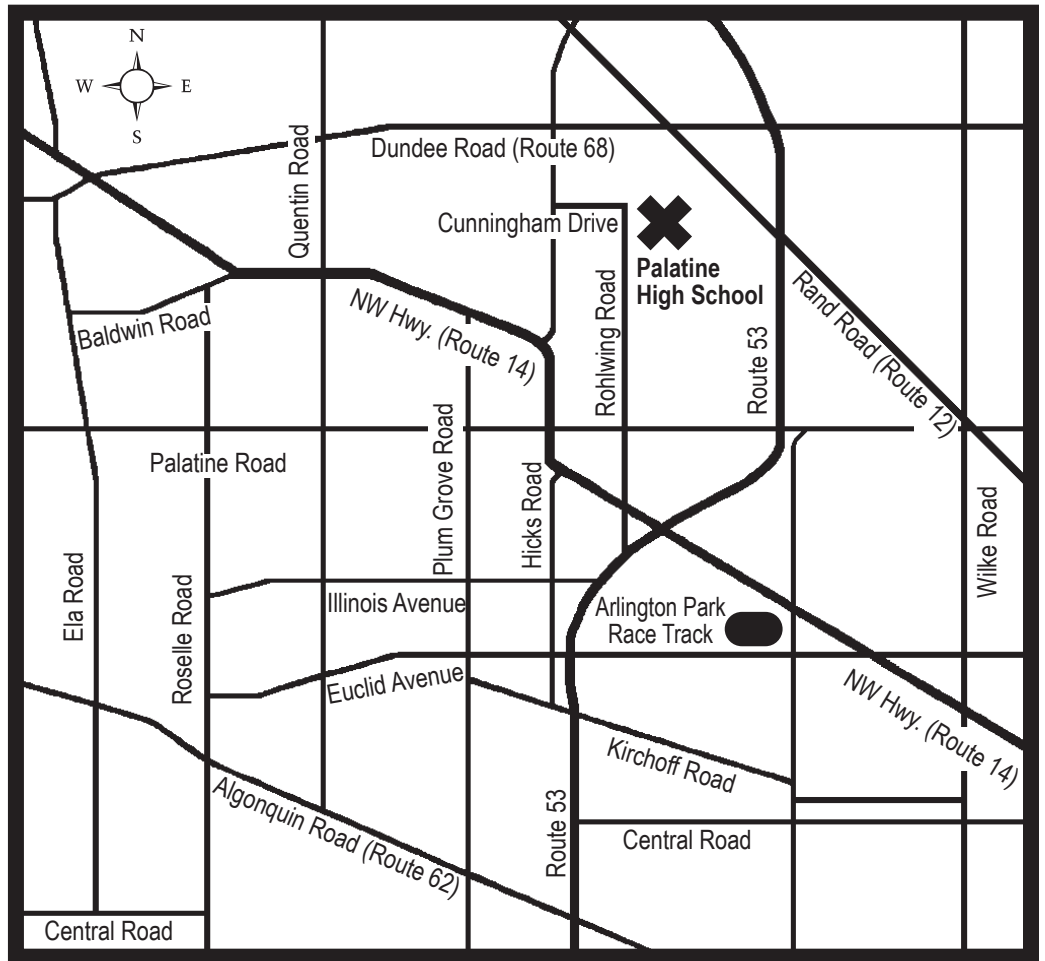

### From the North:

- Take 53 south to Palatine Road
- Exit Palatine Road west
- Palatine Road west to Rohlwing Road
- Right turn (north) on Rohlwing Road
- School is approximately 3 miles ahead on the right side

### From Chicago:

- Take I-90 west to Route 53 north
- Route 53 north to Palatine Road
- Exit Palatine Road west
- Palatine Road west to Rohlwing Road
- Right turn (north) on Rohlwing Road
- School is approximately 3 miles ahead on the right side

### From the South:

- Take I-290 or I-355 north to Route 53 north
- Route 53 north to Palatine Road
- Exit Palatine Road west
- Palatine Road west to Rohlwing Road
- Right turn (north) on Rohlwing Road
- School is approximately 3 miles ahead on the right side

### From the West:

- Take I-90 east to Route 53 north
- Route 53 north to Palatine Road
- Exit Palatine Road west
- Palatine Road west to Rohlwing Road
- Right turn (north) on Rohlwing Road
- School is approximately 3 miles ahead on the right side